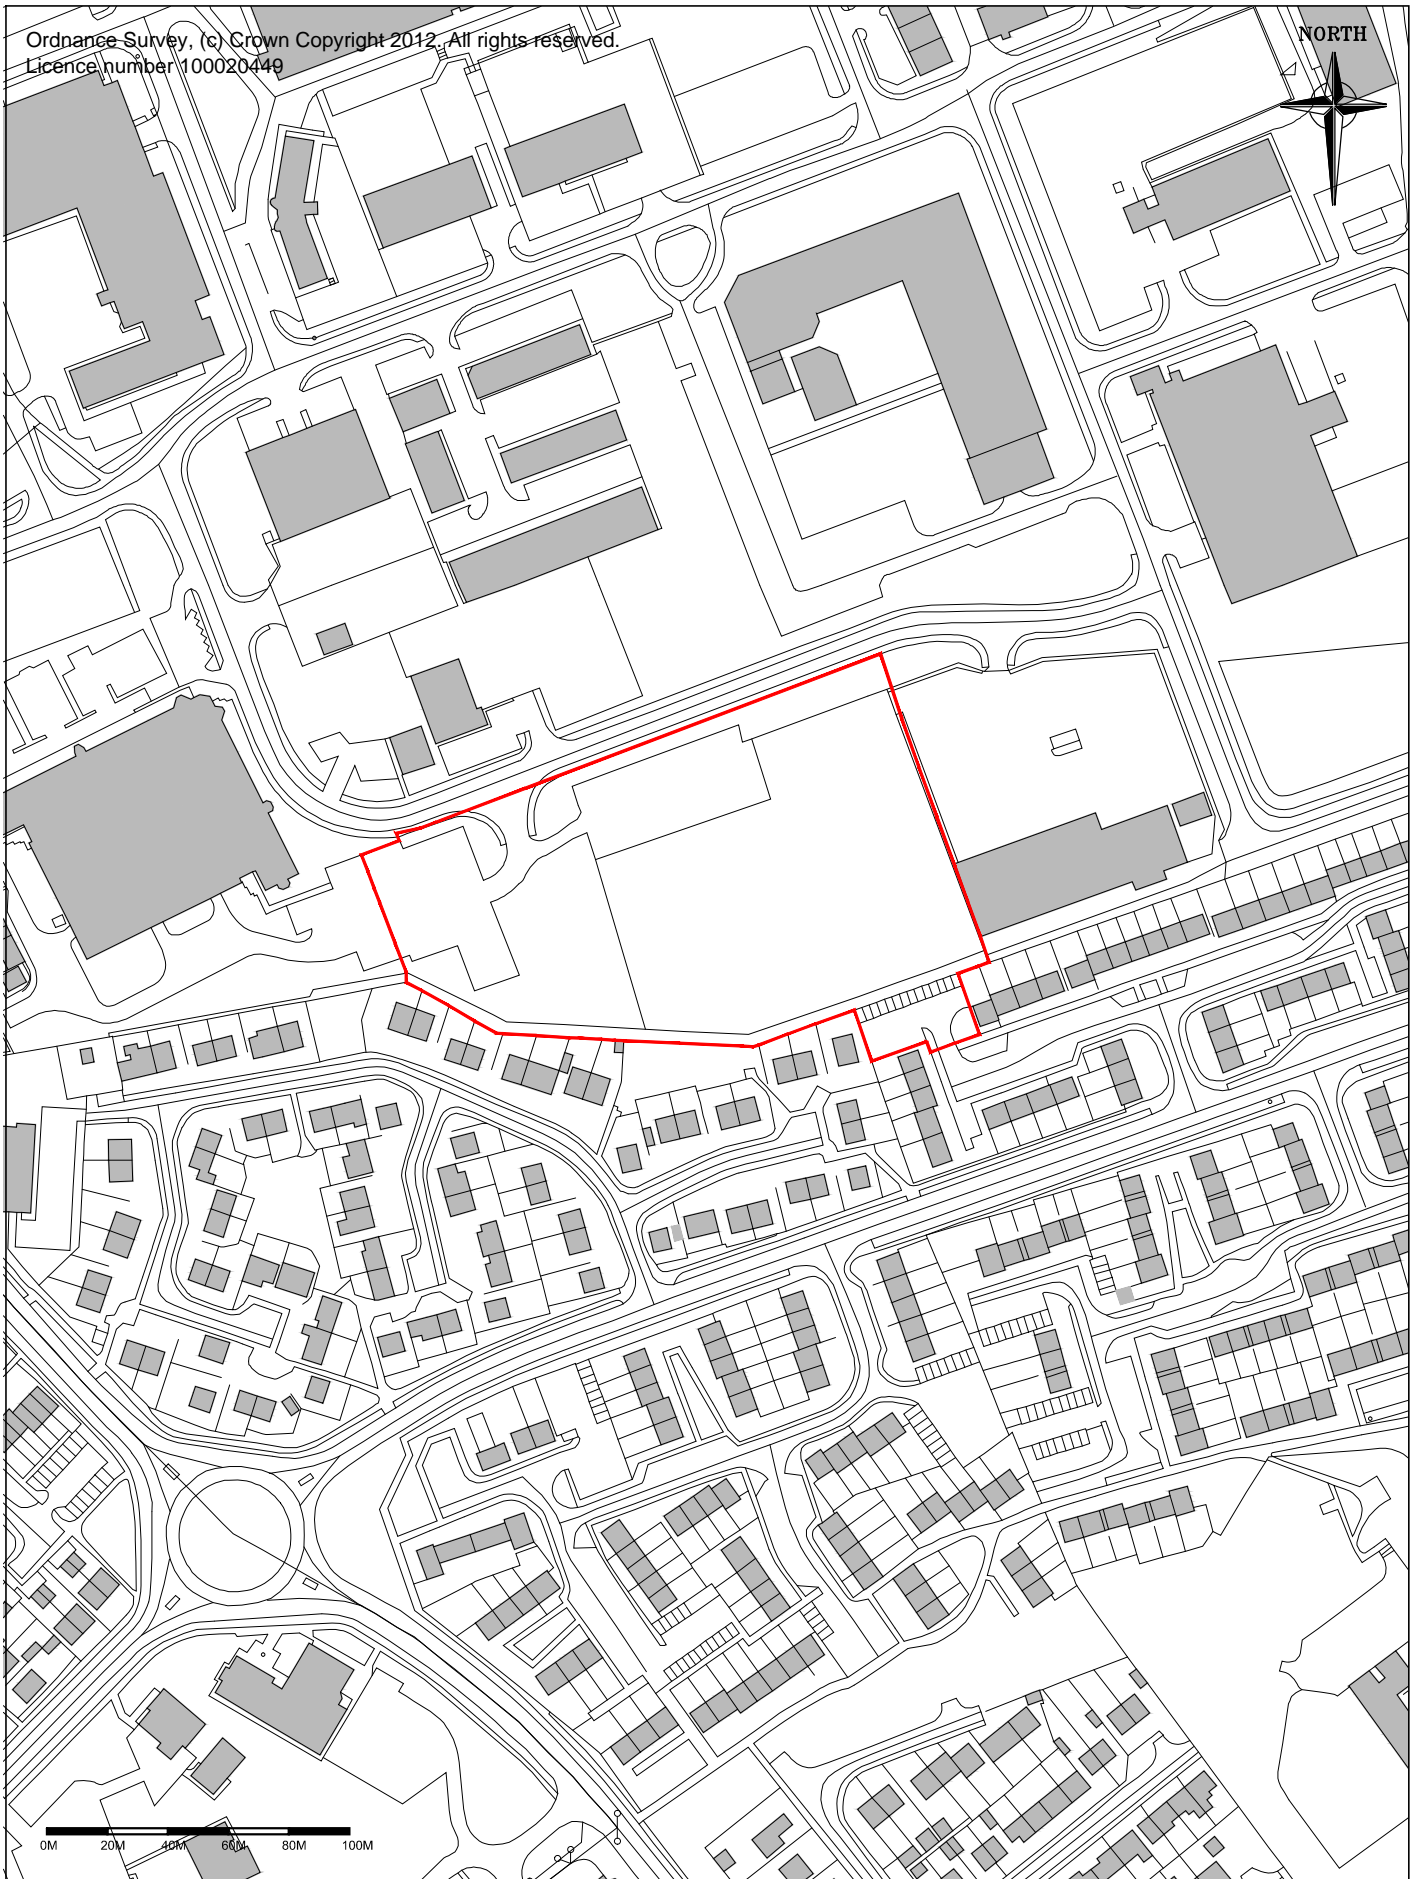

Ordnance Survey, (c) Crown Copyright 2012. All rights reserved.
Licence number 100020449

NORTH

0M 20M 40M 60M 80M 100M

ema ARCHITECTURE + DESIGN

The Stables, 38 Baileyfield Road
EDINBURGH EH15 1NA
T: 0131 468 6595
F: 0131 468 6596
E: info@ema-architects.co.uk

PRELIMINARY SITE LAYOUT
MUIR HOMES
FULMAR WAY
DALGETY BAY

SCALE	1:1250 A1	DO NOT SCALE - CHECK DIMS ON SITE
DATE	12.06.13	THIS DRAWING IS COPYRIGHT
DRAWN	SH	IF IN DOUBT, ASK
12070(PL)001		